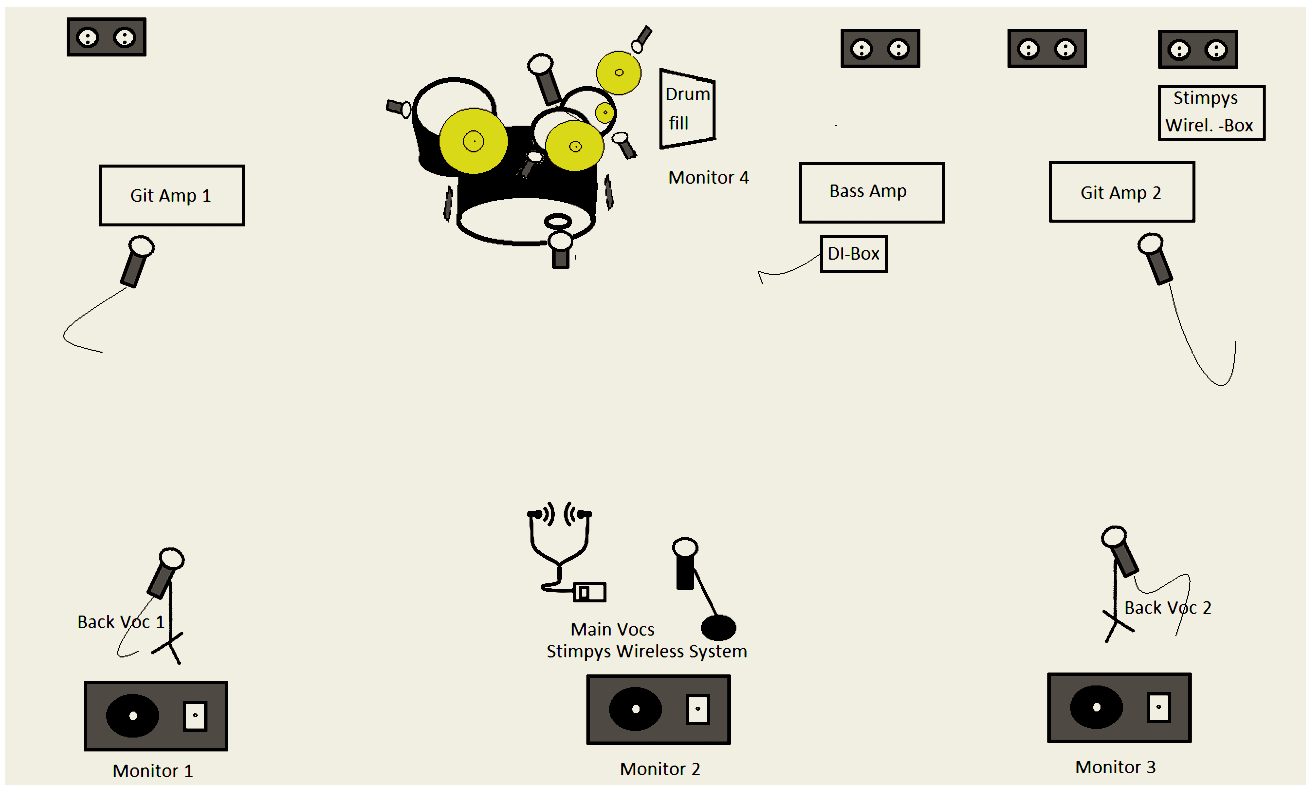

Lineup

Stimpy (Main Vocals)
Jan (Bass)
Chris (Guitar 1 / Back Vocals 1)
Felix (Guitar 2 / Back Vocals 2)
Jockl (Drums / Back Vocals 3)

Monitor Settings

Chris Monitor 1	Vocals / Guitar 2 / Bass/ Bassdrum / Snare / Toms
Stimpy Monitor 2	Vocals / Guitar 1&2 / Bass / Bassdrum / Snare / Toms
Felix / Jan Monitor 3	Vocals / Guitar 1 / Bass / Bassdrum / Snare / Toms
Jockl Drumfill	Vocals / Guitar 1&2 / Bass / Bassdrum / Snare

Stimpys InEar

Stimpy InEar Main Vocals / Bassdrum / Snare / Toms / Back Vocals / Guitar 1&2 / Bass